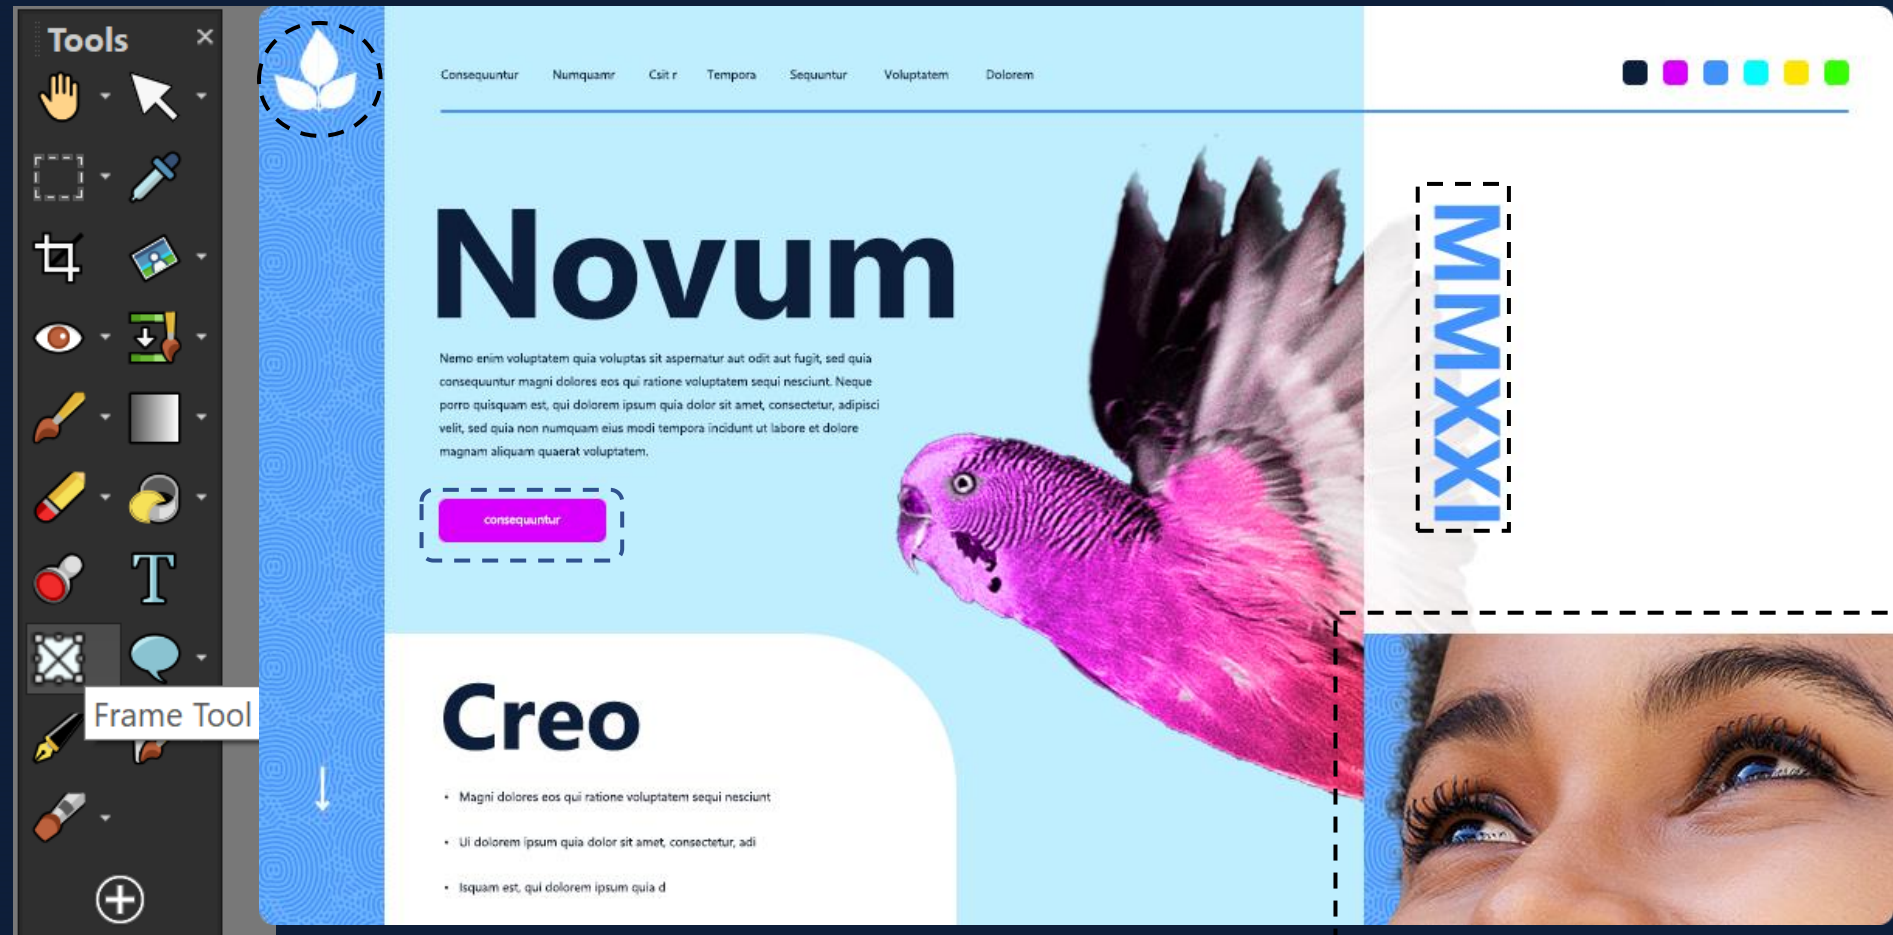

**Smooth Image:** Control the level of detail and texture in your stylized image

**Color Match:** Balance and control the colors in your stylized image

# NEW Frame Tool

- A fast and flexible way to place images into shapes
- Designed to accelerate the creation of digital layouts
- Draw empty square, rectangular or ellipse frames to use as placeholders
- Draw frames over selected object or image