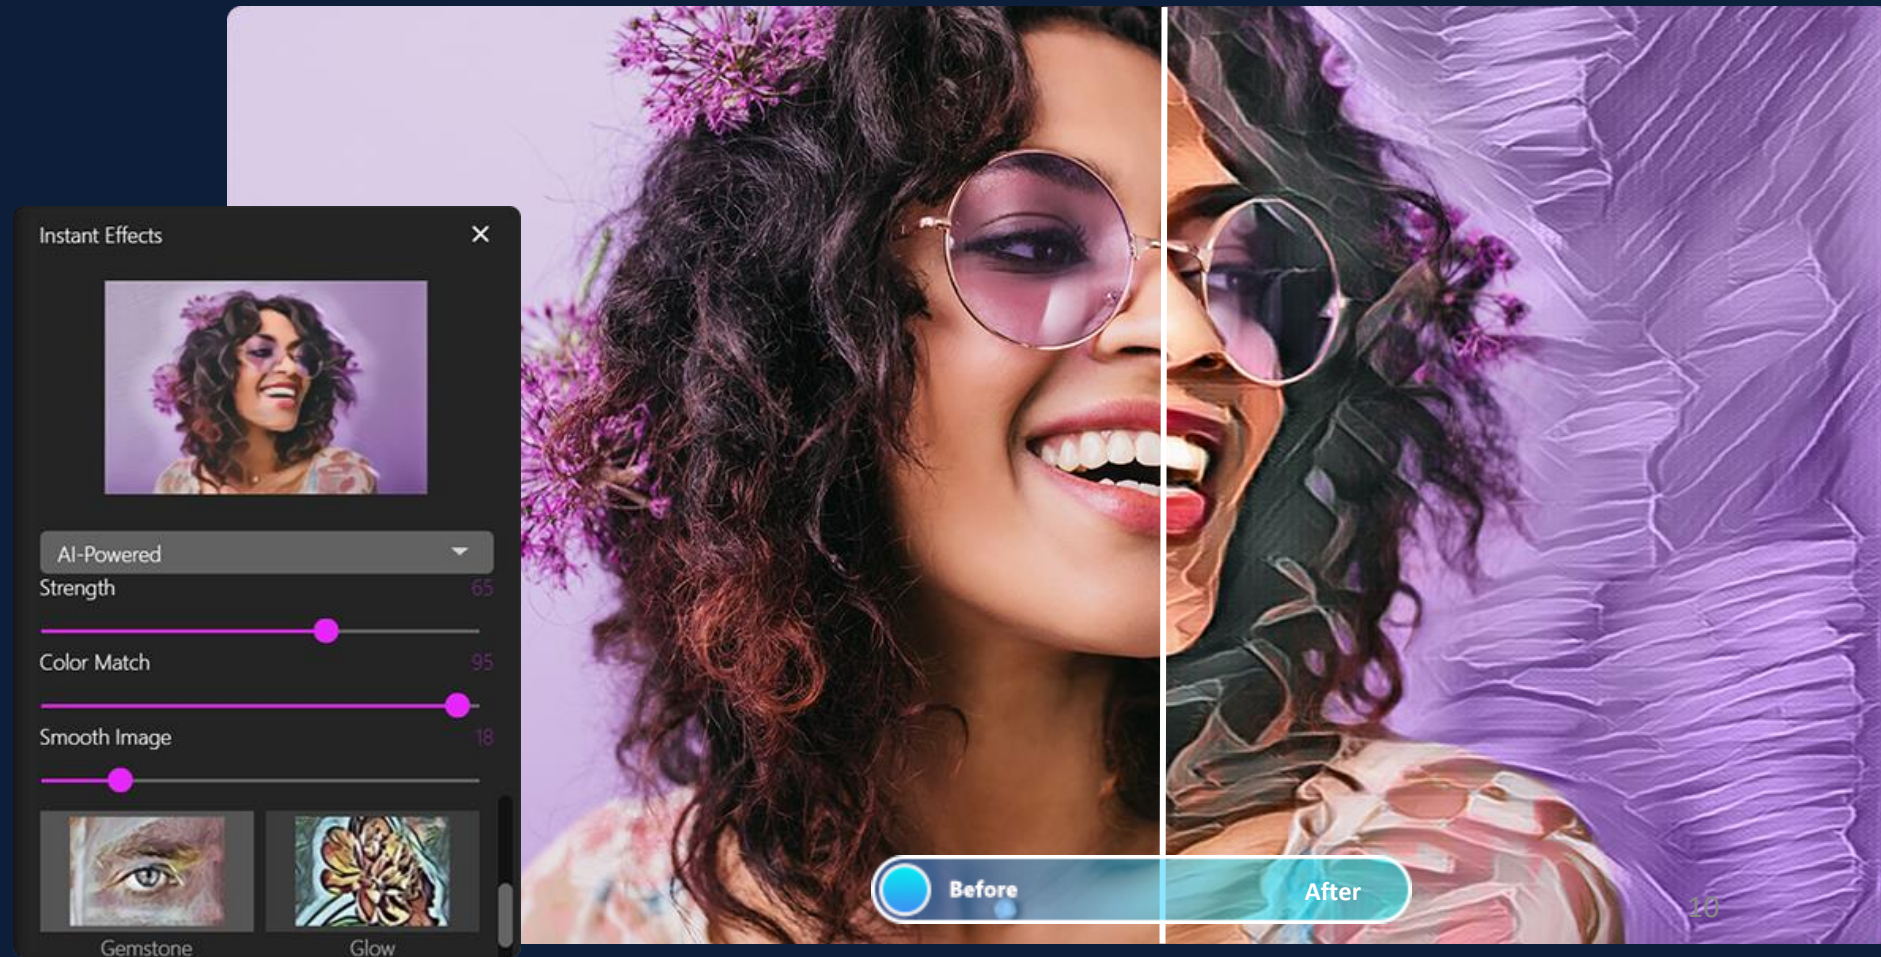

# NEW AI Background Replacement

- New tool powered by AI
- AI engine auto-detects and selects people in photos to seamlessly replace the background in a couple clicks
- Choose from multiple high resolution preset backgrounds or select your own custom background
- Change the scenery, match a colour scheme or create surreal photo composites

# NEW AI Portrait Mode

- New tool powered by AI
- AI engine auto-detects and selects people in photos and blurs busy and distracting backgrounds
- Put the focus on the people in your photos and apply a depth of field effect to the background
- Enhance portrait and groups shots quickly and easily

# Enhanced AI Style Transfer

Advanced AI-powered adjustments to AI Style Transfer to apply even more artistic effects to images

New **Smooth Image** and **Color Match** sliders integrated in the Instant Effect panel in all workspaces

**Smooth Image:** Control the level of detail and texture in your stylized image

**Color Match:** Balance and control the colors in your stylized image