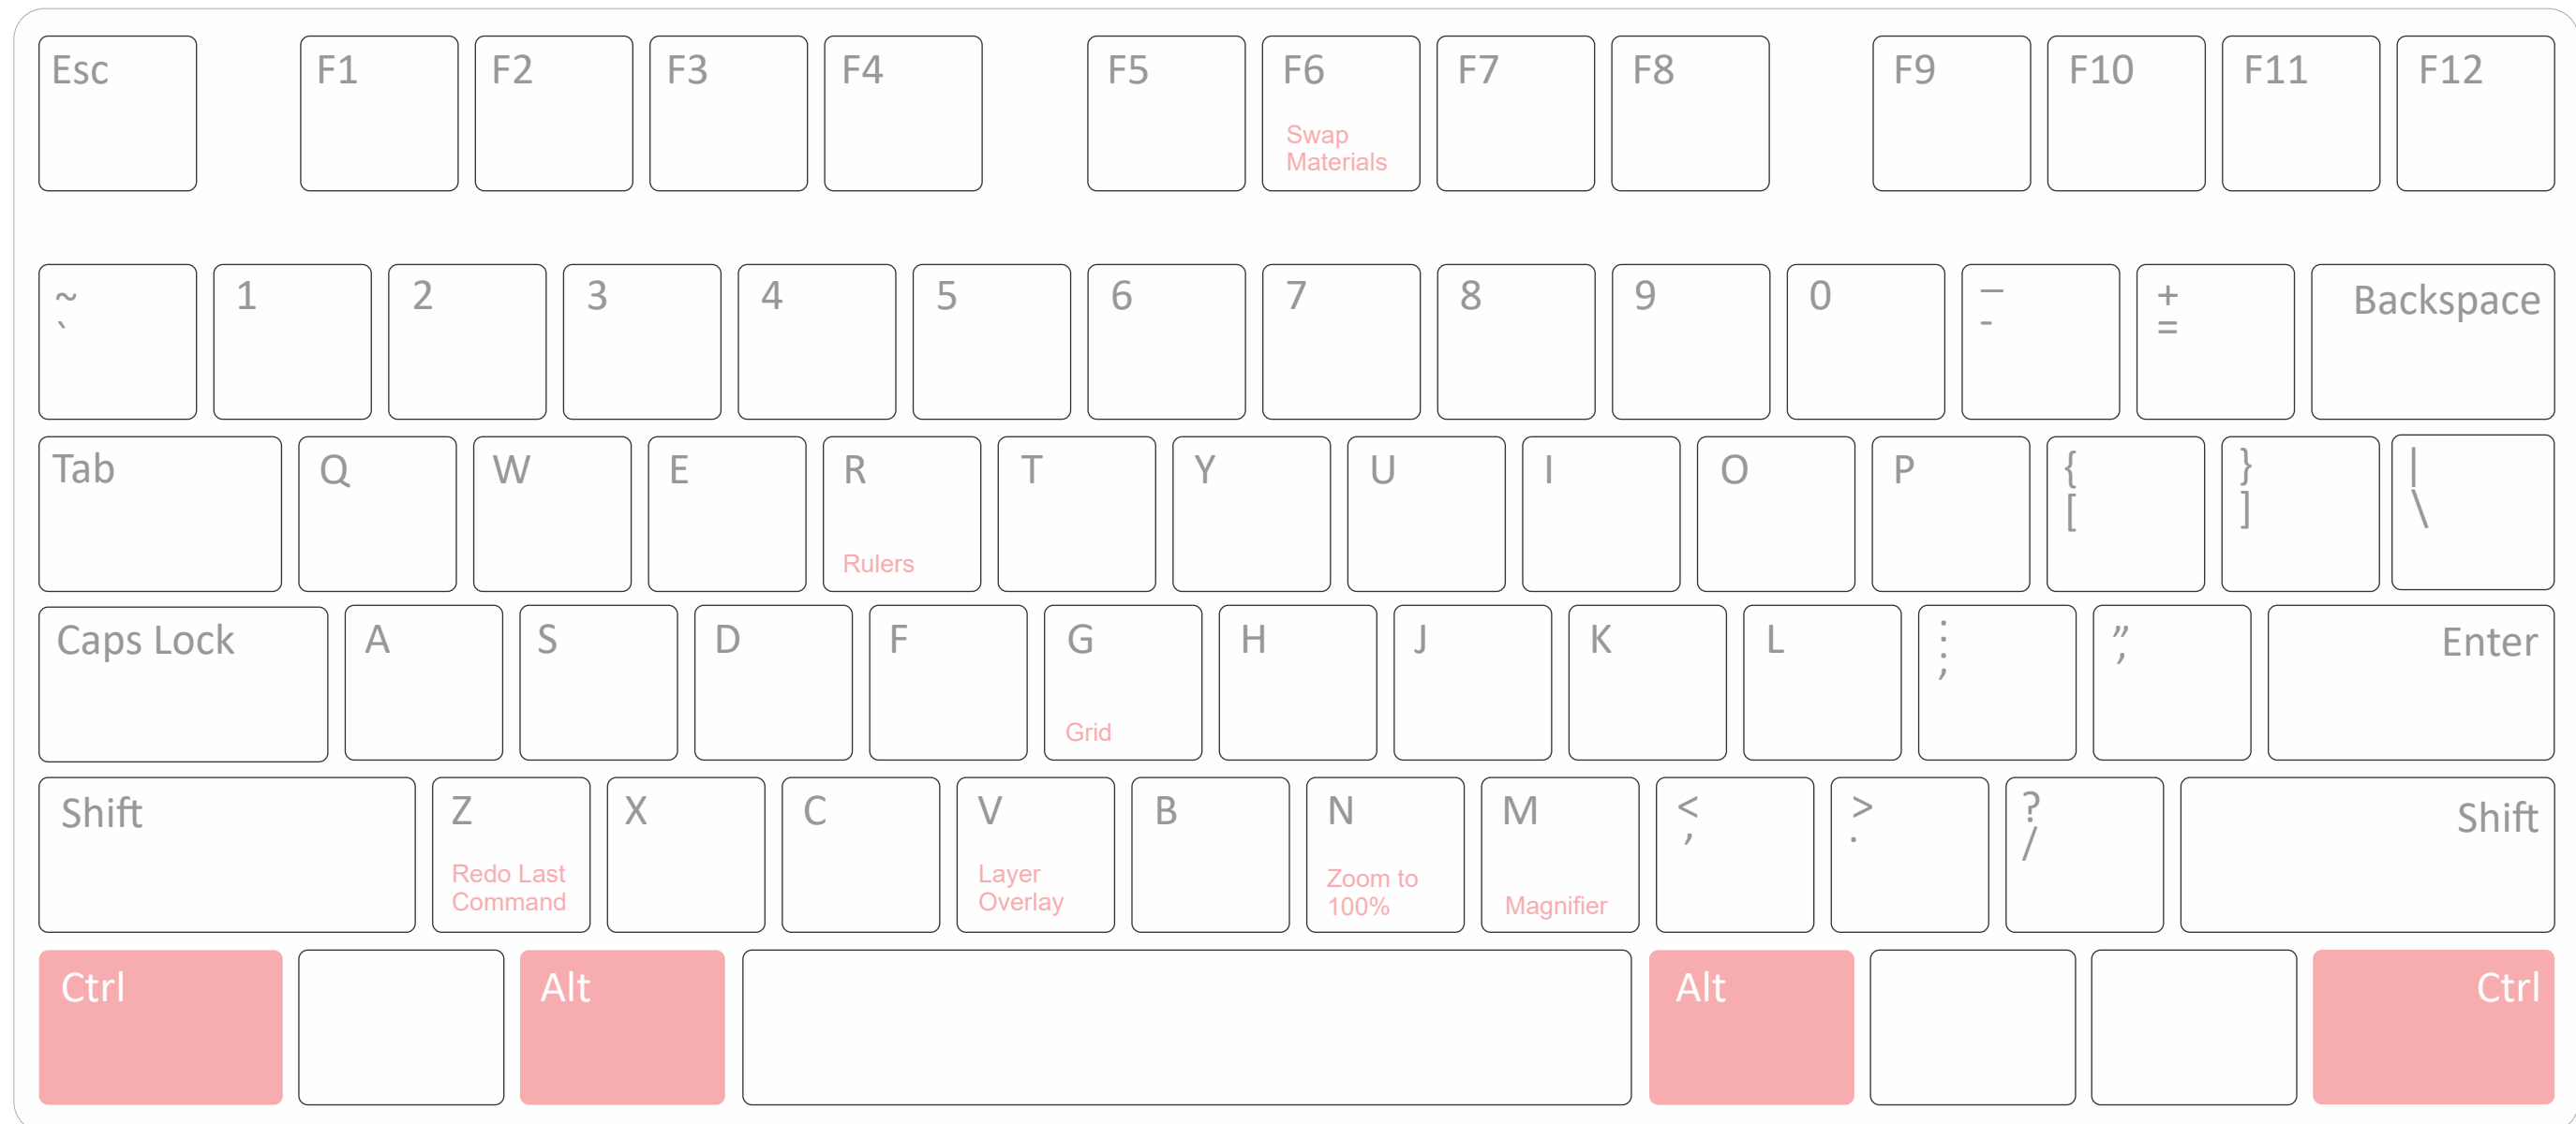

Keyboard Cheat Sheet: Ctrl + Alt + Key Shortcuts